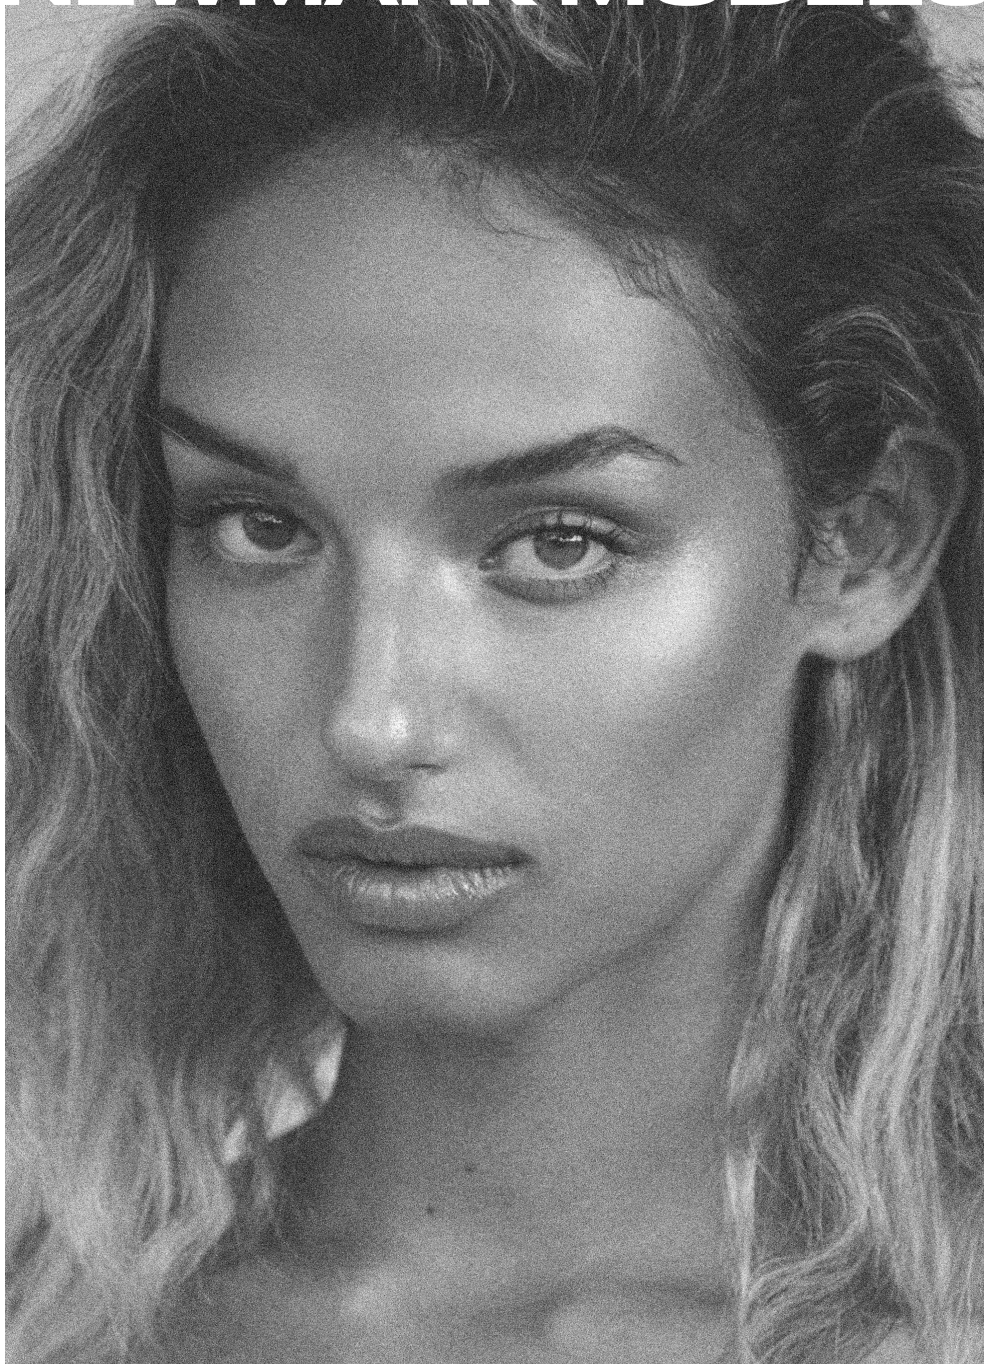

NEWMARK MODELS

ROSE

**NEWMARK
MODELS**

HEIGHT
5'5"

HAIR COLOR
BROWN

EYE COLOR
AMBER

BUST
32

WAIST
23